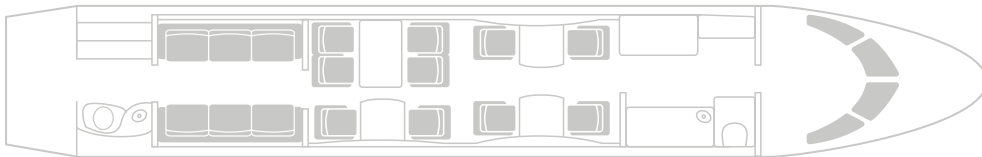

FALCON 7X

N119NE

- ULTRA-LONG RANGE BUSINESS JET
- NO OWNER APPROVAL REQUIRED

- QUIET 3 ZONE CABIN WITH ENCLOSED STATEROOM
- 11-12 HOURS / 5,950 NM RANGE

- GOGO & SBB WIFI
- 8 LARGE IPADS WITH SELECTION OF MOVIES

PASSENGERS	16
CREW	2 pilots 1 flight attendant
SATELLITE PHONE	Yes
WIFI	Gogo SBB
LAVATORY	2
BAGGAGE	10-12 medium cases

YOM	2009
REFURBISHED	2018
LENGTH	39.1 ft 11.91 m
WIDTH	7.67 ft 2.34 m
HEIGHT	6.2 ft 1.89 m

MAX RANGE	5,950 nm 11,020 km
MAX SPEED	592 mph 953 km/h
MAX HOURS	11 - 12 hours

Day Configuration – 16 passengers

Night Configuration – 5 beds / sleeps 6 passengers