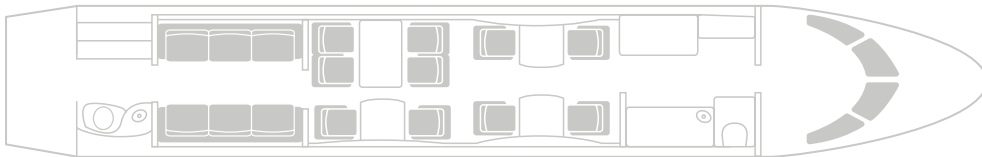

FALCON 7X

N919NE

- ULTRA-LONG RANGE BUSINESS JET
- QUIET 3 ZONE CABIN WITH ENCLOSED STATEROOM
- GOGO & SBB WIFI
- NO OWNER APPROVAL REQUIRED
- 12-13 HOURS / 5,950 NM RANGE
- 8 LARGE IPADS WITH SELECTION OF MOVIES

PASSENGERS	16
CREW	2 pilots 1 flight attendant
SATELLITE PHONE	Yes
WIFI	Gogo SBB
LAVATORY	2
SMOKING	Yes
BAGGAGE	10-12 medium cases

YOM	2010
REFURBISHED	2018
LENGTH	39.1 ft 11.91 m
WIDTH	7.67 ft 2.34 m
HEIGHT	6.2 ft 1.89 m
MAX RANGE	5,950 nm 11,020 km
MAX SPEED	592 mph 953 km/h
MAX HOURS	12 - 13 hours

Day Configuration – 16 passengers

Night Configuration – 5 beds / sleeps 6 passengers