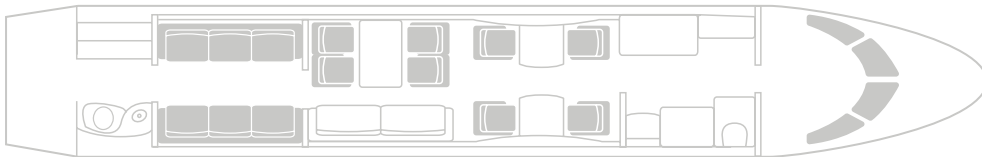

Day Configuration – 14 passengers

Night Configuration – 5 beds / sleeps 6 passengers